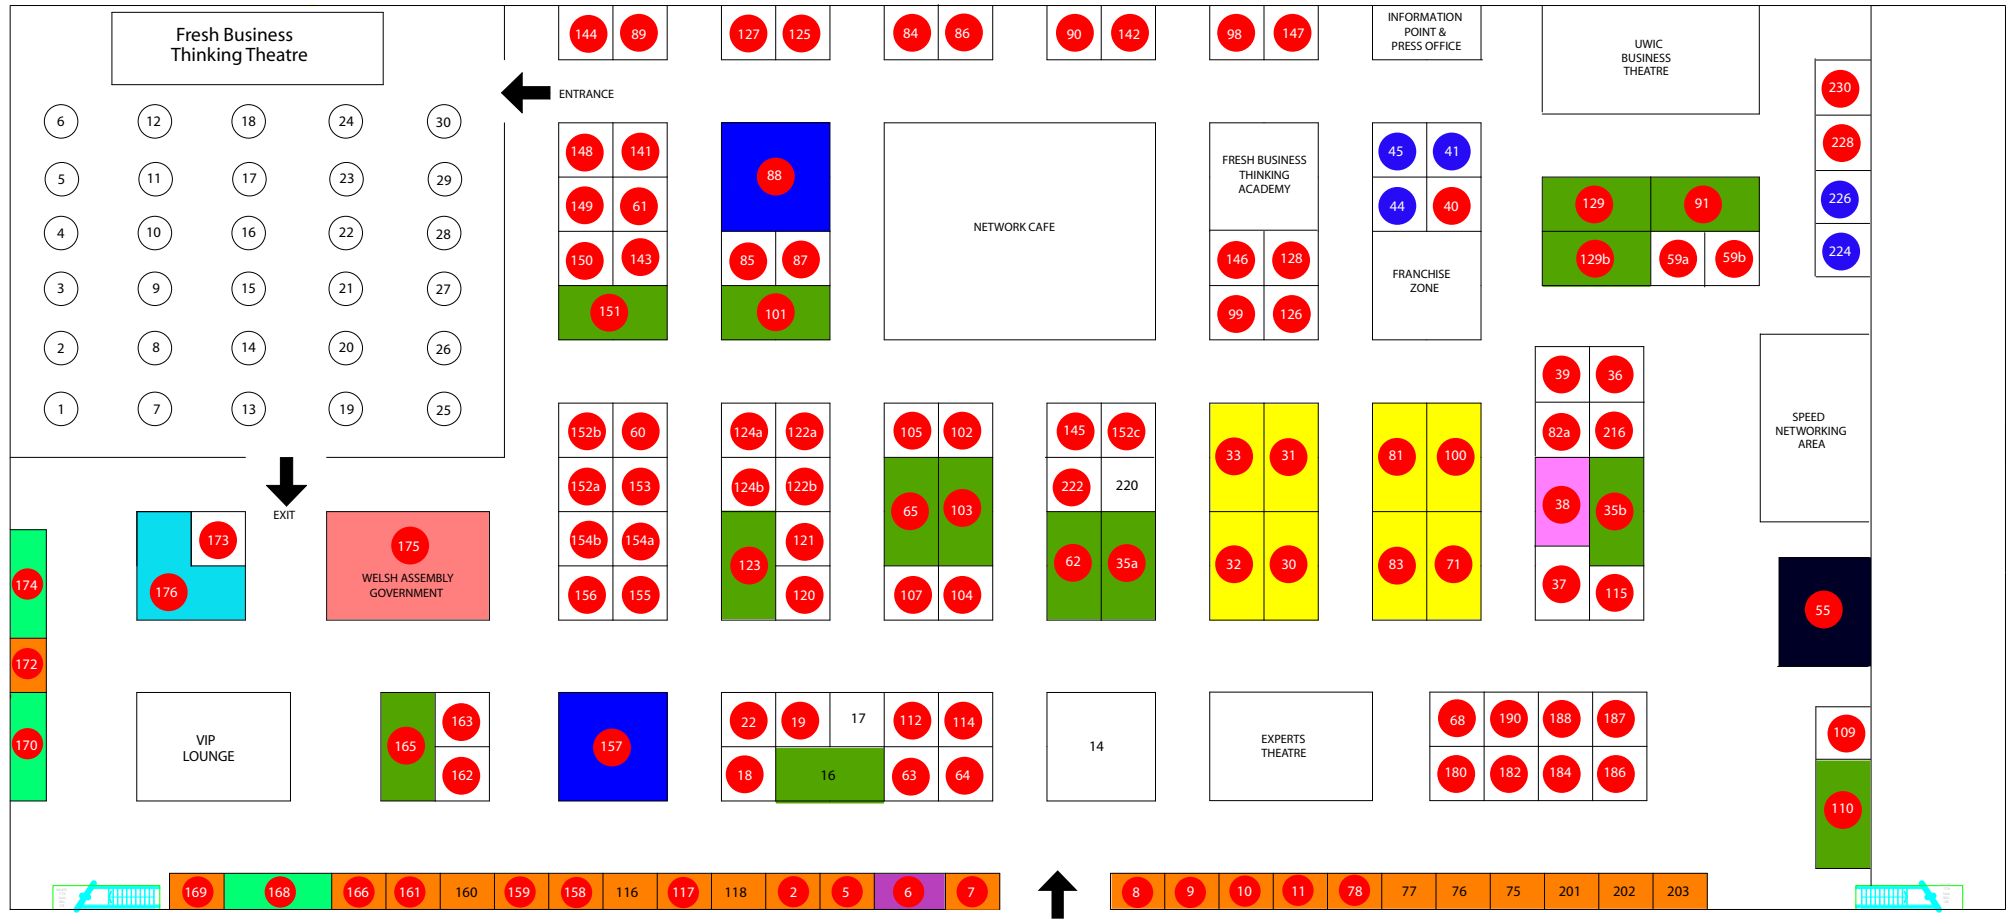

NATIONAL INDOOR ATHLETIC CENTRE PLAN

Ideal Business Show Wales 2008

Red circles indicate sold. Black numbers indicate stands available.
All stands 3m by 3m except: